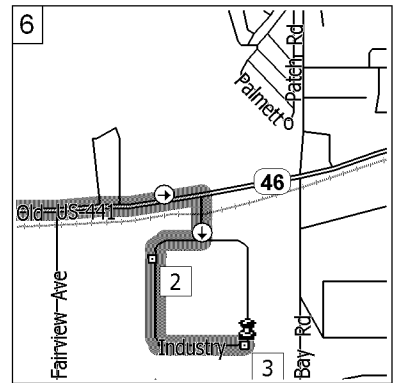

0.0 mi

Depart 10926 US-441,  
Tavares, FL 32778 on US-441  
[SR-44] (East) for 0.6 mi

0.6 mi

Turn RIGHT (South) onto  
Old 441 South (Business Dist)[W Alfred St] for 0.3 mi  
0.5 mi

1.1 mi

Bear LEFT (East) onto SR-46

1.4 mi

Keep STRAIGHT onto SR-46  
[E Alfred St] for 1.1 mi

2.5 mi

Road name changes to Old  
US-441 [SR-46] for 1.2 mi

3.8 mi

Turn RIGHT (South) onto  
Industry Dr for 0.2 mi

3.9 mi

Turn right, left, left to follow  
Circle through pallets

4.2 mi

Make final turn and back into  
Gate.