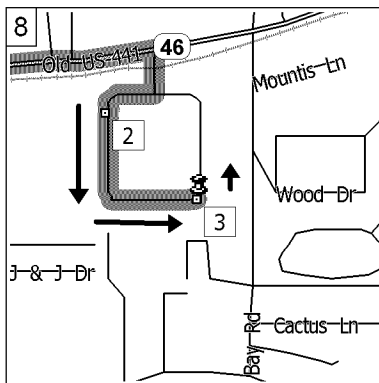

0.0 mi

Depart 10926 US-441,  
Tavares, FL 32778 on US-441  
[SR-44] (East) for 0.6 mi

0.6 mi

Turn RIGHT (South) onto  
Old 441 South (Business Dist)[W Alfred St] for 0.3 mi  
0.5 mi

1.1 mi

Bear LEFT (East) onto SR-46

1.4 mi

Keep STRAIGHT onto SR-46  
[E Alfred St] for 1.1 mi

2.5 mi

Road name changes to Old  
US-441 [SR-46] for 1.2 mi

3.8 mi

Turn RIGHT (South) onto  
Industry Dr for 0.2 mi

3.9 mi

Turn right, left, left to follow  
Circle through pallets

4.2 mi

Make final turn and back into  
Gate.