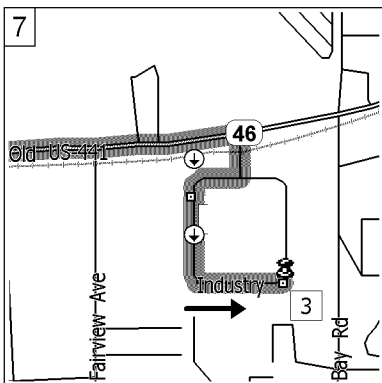

0.0 mi

Depart 10926 US-441,  
Tavares, FL 32778 on US-441  
[SR-44] (East) for 0.6 mi

0.6 mi

Turn RIGHT (South) onto  
Old 441 South (Business Dist)[W Alfred St] for 0.3 mi  
0.5 mi

1.1 mi

Bear LEFT (East) onto SR-46

1.4 mi

Keep STRAIGHT onto SR-46  
[E Alfred St] for 1.1 mi

2.5 mi

Road name changes to Old  
US-441 [SR-46] for 1.2 mi

3.8 mi

Turn RIGHT (South) onto  
Industry Dr for 0.2 mi

3.9 mi

Turn right, left, left to follow  
Circle through pallets

4.2 mi

Make final turn and back into  
Gate.