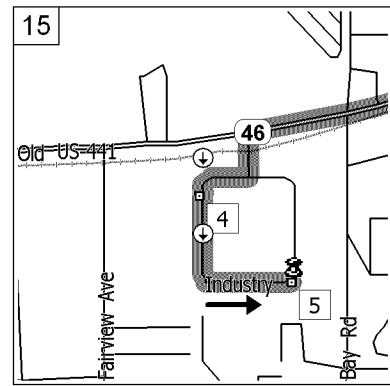

0.9 mi

Keep STRAIGHT onto SR-19 for 1.9 mi

2.8 mi

Keep STRAIGHT onto SR-19 [N HWY-19] for 1.1 mi

3.9 mi

Keep STRAIGHT onto SR-19 [N Bay St] for 0.8 mi

4.7 mi

Keep STRAIGHT onto SR-19 [S Bay St] for 1.9 mi

6.7 mi

Keep STRAIGHT onto SR-19 [SR-44] for 0.1 mi

6.8 mi

Keep STRAIGHT onto SR-19 [SR-19A] for 21 yds

6.8 mi

Road name changes to SR-19A [N HWY-19A] for 0.9 mi

7.7 mi

At 3821 SR-19A, Mount Dora, FL 32757, stay on SR-19A [N HWY-19A] (South-East) for 0.5 mi

8.2 mi

Make right turn BEFORE light following sign for OLD 441 North

8.2 mi

Turn right onto OLD 441 North for 1 mile. Go through one light.

9.1 mi

Road name changes to Old US-441 [SR-46] for 0.2 mi

9.2 mi

Turn LEFT (South) onto Industry Dr for 0.2 mi

9.4 mi

Make quick right, left, left to follow circle around through pallets

9:24 AM

9.7 mi

Make another left and back into gate.