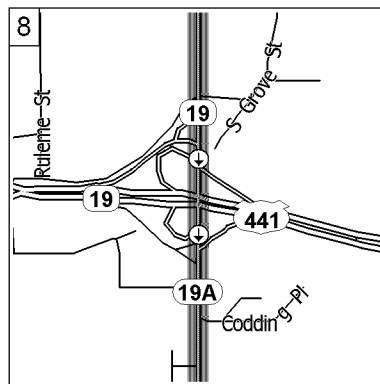

0.9 mi

Keep STRAIGHT onto SR-19 for 1.9 mi

2.8 mi

Keep STRAIGHT onto SR-19 [N HWY-19] for 1.1 mi

3.9 mi

Keep STRAIGHT onto SR-19 [N Bay St] for 0.8 mi

4.7 mi

Keep STRAIGHT onto SR-19 [S Bay St] for 1.9 mi

6.7 mi

Keep STRAIGHT onto SR-19 [SR-44] for 0.1 mi

6.8 mi

Keep STRAIGHT onto SR-19 [SR-19A] for 21 yds

6.8 mi

Road name changes to SR-19A [N HWY-19A] for 0.9 mi

7.7 mi

At 3821 SR-19A, Mount Dora, FL 32757, stay on SR-19A [N HWY-19A] (South-East) for 0.5 mi

8.2 mi

Make right turn BEFORE light following sign for OLD 441 North

8.2 mi

Turn right onto OLD 441 North for 1 mile. Go through one light.

9.1 mi

Road name changes to Old US-441 [SR-46] for 0.2 mi

9.2 mi

Turn LEFT (South) onto Industry Dr for 0.2 mi