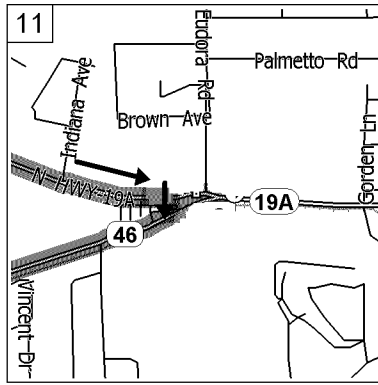

To PSI Waste Shop from Hwy 19 North of Eustis FL

31130 Industry Drive, Tavares, FL 32778 ***** 352-552-8707

0.0 mi

Depart 874 SR-19, Umatilla, FL 32784 on SR-19 [S Central Ave] (North) for 0.2 mi

0.2 mi

Turn LEFT (West) onto Ball Park Rd, then immediately turn LEFT (South) onto SR-19 [S Budd Ave] for 0.8 mi

0.9 mi

Keep STRAIGHT onto SR-19 for 1.9 mi

2.8 mi

Keep STRAIGHT onto SR-19 [N HWY-19] for 1.1 mi

3.9 mi

Keep STRAIGHT onto SR-19 [N Bay St] for 0.8 mi

4.7 mi

Keep STRAIGHT onto SR-19 [S Bay St] for 1.9 mi

6.7 mi

Keep STRAIGHT onto SR-19 [SR-44] for 0.1 mi

6.8 mi

Keep STRAIGHT onto SR-19 [SR-19A] for 21 yds

6.8 mi

Road name changes to SR-19A [N HWY-19A] for 0.9 mi

7.7 mi

At 3821 SR-19A, Mount Dora, FL 32757, stay on SR-19A [N HWY-19A] (South-East) for 0.5 mi

8.2 mi

Make right turn BEFORE light following sign for OLD 441 North

8.2 mi

Turn right onto OLD 441 North for 1 mile. Go through one light.

9.1 mi

Road name changes to Old US-441 [SR-46] for 0.2 mi

9.2 mi

Turn LEFT (South) onto Industry Dr for 0.2 mi