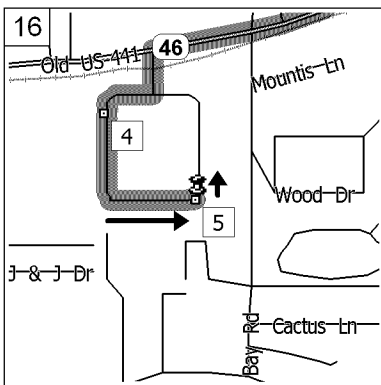

0.9 mi

Keep STRAIGHT onto SR-19 for 1.9 mi

2.8 mi

Keep STRAIGHT onto SR-19 [N HWY-19] for 1.1 mi

3.9 mi

Keep STRAIGHT onto SR-19 [N Bay St] for 0.8 mi

4.7 mi

Keep STRAIGHT onto SR-19 [S Bay St] for 1.9 mi

8.2 mi

Make right turn BEFORE light following sign for OLD 441 North

8.2 mi

Turn right onto OLD 441 North for 1 mile. Go through one light.

9.1 mi

Road name changes to Old US-441 [SR-46] for 0.2 mi

9.2 mi

Turn LEFT (South) onto Industry Dr for 0.2 mi

9.4 mi

Make quick right, left, left to follow circle around through pallets

9:24 AM

9.7 mi

Make another left and back into gate.