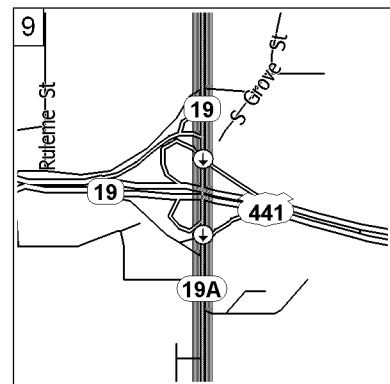

0.9 mi

Keep STRAIGHT onto SR-19 for 1.9 mi

2.8 mi

Keep STRAIGHT onto SR-19 [N HWY-19] for 1.1 mi

3.9 mi

Keep STRAIGHT onto SR-19 [N Bay St] for 0.8 mi

4.7 mi

Keep STRAIGHT onto SR-19 [S Bay St] for 1.9 mi

6.7 mi

Keep STRAIGHT onto SR-19 [SR-44] for 0.1 mi

6.8 mi

Keep STRAIGHT onto SR-19 [SR-19A] for 21 yds

6.8 mi

Road name changes to SR-19A [N HWY-19A] for 0.9 mi

7.7 mi

At 3821 SR-19A, Mount Dora, FL 32757, stay on SR-19A [N HWY-19A] (South-East) for 0.5 mi

8.2 mi

Make right turn BEFORE light following sign for OLD 441 North

8.2 mi

Turn right onto OLD 441 North for 1 mile. Go through one light.

9.1 mi

Road name changes to Old US-441 [SR-46] for 0.2 mi

9.2 mi

Turn LEFT (South) onto Industry Dr for 0.2 mi

9.4 mi

Make quick right, left, left to follow circle around through pallets

9:24 AM

9.7 mi

Make another left and back into gate.