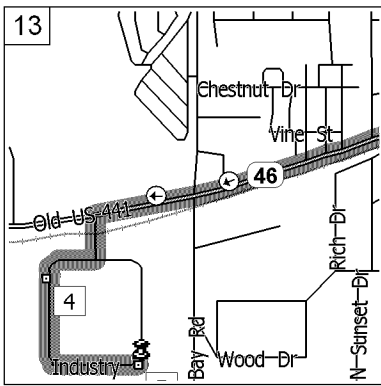

0.9 mi

Keep STRAIGHT onto SR-19 for 1.9 mi

2.8 mi

Keep STRAIGHT onto SR-19 [N HWY-19] for 1.1 mi

3.9 mi

Keep STRAIGHT onto SR-19 [N Bay St] for 0.8 mi

4.7 mi

Keep STRAIGHT onto SR-19 [S Bay St] for 1.9 mi

6.7 mi

Keep STRAIGHT onto SR-19 [SR-44] for 0.1 mi

6.8 mi

Keep STRAIGHT onto SR-19 [SR-19A] for 21 yds

6.8 mi

Road name changes to SR-19A [N HWY-19A] for 0.9 mi

7.7 mi

At 3821 SR-19A, Mount Dora, FL 32757, stay on SR-19A [N HWY-19A] (South-East) for 0.5 mi

8.2 mi

Make right turn BEFORE light following sign for OLD 441 North

8.2 mi

Turn right onto OLD 441 North for 1 mile. Go through one light.

9.1 mi

Road name changes to Old US-441 [SR-46] for 0.2 mi

9.2 mi

Turn LEFT (South) onto Industry Dr for 0.2 mi

9.4 mi

Make quick right, left, left to follow circle around through pallets

9:24 AM

9.7 mi

Make another left and back into gate.