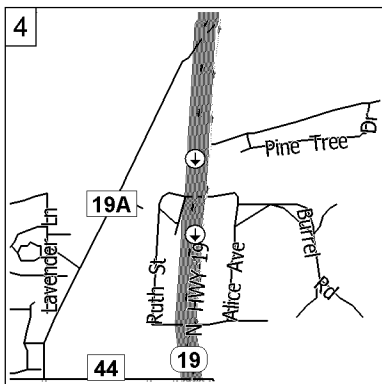

To PSI Waste Shop from Hwy 19 North of Eustis FL

31130 Industry Drive, Tavares, FL 32778 ***** 352-552-8707

0.0 mi

Depart 874 SR-19, Umatilla, FL 32784 on SR-19 [S Central Ave] (North) for 0.2 mi

0.2 mi

Turn LEFT (West) onto Ball Park Rd, then immediately turn LEFT (South) onto SR-19 [S Budd Ave] for 0.8 mi

0.9 mi

Keep STRAIGHT onto SR-19 for 1.9 mi

2.8 mi

Keep STRAIGHT onto SR-19 [N HWY-19] for 1.1 mi

3.9 mi

Keep STRAIGHT onto SR-19 [N Bay St] for 0.8 mi

4.7 mi

Keep STRAIGHT onto SR-19 [S Bay St] for 1.9 mi

6.7 mi

Keep STRAIGHT onto SR-19 [SR-44] for 0.1 mi

6.8 mi

Keep STRAIGHT onto SR-19 [SR-19A] for 21 yds

6.8 mi

Road name changes to SR-19A [N HWY-19A] for 0.9 mi

7.7 mi

At 3821 SR-19A, Mount Dora, FL 32757, stay on SR-19A [N HWY-19A] (South-East) for 0.5 mi

8.2 mi

Make right turn BEFORE light following sign for OLD 441 North

8.2 mi

Turn right onto OLD 441 North for 1 mile. Go through one light.

9.1 mi

Road name changes to Old US-441 [SR-46] for 0.2 mi

9.2 mi

Turn LEFT (South) onto Industry Dr for 0.2 mi