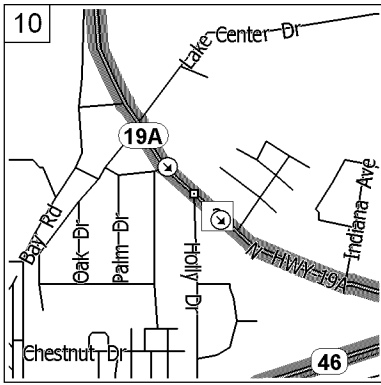

0.9 mi

Keep STRAIGHT onto SR-19 for 1.9 mi

2.8 mi

Keep STRAIGHT onto SR-19 [N HWY-19] for 1.1 mi

3.9 mi

Keep STRAIGHT onto SR-19 [N Bay St] for 0.8 mi

4.7 mi

Keep STRAIGHT onto SR-19 [S Bay St] for 1.9 mi

6.7 mi

Keep STRAIGHT onto SR-19 [SR-44] for 0.1 mi

6.8 mi

Keep STRAIGHT onto SR-19 [SR-19A] for 21 yds

6.8 mi

Road name changes to SR-19A [N HWY-19A] for 0.9 mi

7.7 mi

At 3821 SR-19A, Mount Dora, FL 32757, stay on SR-19A [N HWY-19A] (South-East) for 0.5 mi

8.2 mi

Make right turn BEFORE light following sign for OLD 441 North

8.2 mi

Turn right onto OLD 441 North for 1 mile. Go through one light.

9.1 mi

Road name changes to Old US-441 [SR-46] for 0.2 mi

9.2 mi

Turn LEFT (South) onto Industry Dr for 0.2 mi

9.4 mi

Make quick right, left, left to follow circle around through pallets

9:24 AM

9.7 mi

Make another left and back into gate.