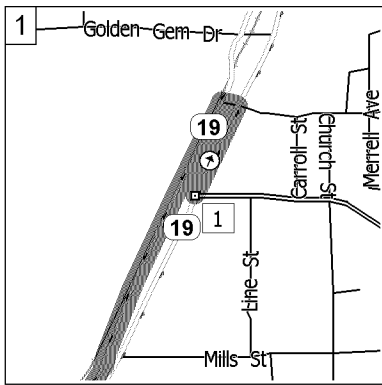

To PSI Waste Shop from Hwy 19 North of Eustis FL

31130 Industry Drive, Tavares, FL 32778 ***** 352-552-8707

0.0 mi

Depart 874 SR-19, Umatilla, FL 32784 on SR-19 [S Central Ave] (North) for 0.2 mi

0.2 mi

Turn LEFT (West) onto Ball Park Rd, then immediately turn LEFT (South) onto SR-19 [S Budd Ave] for 0.8 mi

0.9 mi

Keep STRAIGHT onto SR-19 for 1.9 mi

2.8 mi

Keep STRAIGHT onto SR-19 [N HWY-19] for 1.1 mi

3.9 mi

Keep STRAIGHT onto SR-19 [N Bay St] for 0.8 mi

4.7 mi

Keep STRAIGHT onto SR-19 [S Bay St] for 1.9 mi

6.7 mi

Keep STRAIGHT onto SR-19 [SR-44] for 0.1 mi

6.8 mi

Keep STRAIGHT onto SR-19 [SR-19A] for 21 yds

6.8 mi

Road name changes to SR-19A [N HWY-19A] for 0.9 mi

7.7 mi

At 3821 SR-19A, Mount Dora, FL 32757, stay on SR-19A [N HWY-19A] (South-East) for 0.5 mi

8.2 mi

Make right turn BEFORE light following sign for OLD 441 North

8.2 mi

Turn right onto OLD 441 North for 1 mile. Go through one light.

9.1 mi

Road name changes to Old US-441 [SR-46] for 0.2 mi

9.2 mi

Turn LEFT (South) onto Industry Dr for 0.2 mi