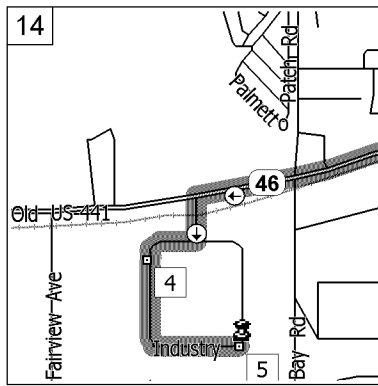

0.9 mi

Keep STRAIGHT onto SR-19 for 1.9 mi

2.8 mi

Keep STRAIGHT onto SR-19 [N HWY-19] for 1.1 mi

3.9 mi

Keep STRAIGHT onto SR-19 [N Bay St] for 0.8 mi

4.7 mi

Keep STRAIGHT onto SR-19 [S Bay St] for 1.9 mi

6.7 mi

Keep STRAIGHT onto SR-19 [SR-44] for 0.1 mi

6.8 mi

Keep STRAIGHT onto SR-19 [SR-19A] for 21 yds

6.8 mi

Road name changes to SR-19A [N HWY-19A] for 0.9 mi

7.7 mi

At 3821 SR-19A, Mount Dora, FL 32757, stay on SR-19A [N HWY-19A] (South-East) for 0.5 mi

8.2 mi

Make right turn BEFORE light following sign for OLD 441 North

8.2 mi

Turn right onto OLD 441 North for 1 mile. Go through one light.

9.1 mi

Road name changes to Old US-441 [SR-46] for 0.2 mi

9.2 mi

Turn LEFT (South) onto Industry Dr for 0.2 mi

9.4 mi

Make quick right, left, left to follow circle around through pallets

9:24 AM

9.7 mi

Make another left and back into gate.