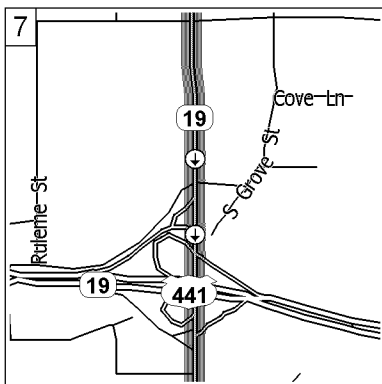

To PSI Waste Shop from Hwy 19 North of Eustis FL

31130 Industry Drive, Tavares, FL 32778 ***** 352-552-8707

0.0 mi

Depart 874 SR-19, Umatilla, FL 32784 on SR-19 [S Central Ave] (North) for 0.2 mi

0.2 mi

Turn LEFT (West) onto Ball Park Rd, then immediately turn LEFT (South) onto SR-19 [S Budd Ave] for 0.8 mi

0.9 mi

Keep STRAIGHT onto SR-19 for 1.9 mi

2.8 mi

Keep STRAIGHT onto SR-19 [N HWY-19] for 1.1 mi

3.9 mi

Keep STRAIGHT onto SR-19 [N Bay St] for 0.8 mi

4.7 mi

Keep STRAIGHT onto SR-19 [S Bay St] for 1.9 mi

6.7 mi

Keep STRAIGHT onto SR-19 [SR-44] for 0.1 mi

6.8 mi

Keep STRAIGHT onto SR-19 [SR-19A] for 21 yds

6.8 mi

Road name changes to SR-19A [N HWY-19A] for 0.9 mi

7.7 mi

At 3821 SR-19A, Mount Dora, FL 32757, stay on SR-19A [N HWY-19A] (South-East) for 0.5 mi

8.2 mi

Make right turn BEFORE light following sign for OLD 441 North

8.2 mi

Turn right onto OLD 441 North for 1 mile. Go through one light.

9.1 mi

Road name changes to Old US-441 [SR-46] for 0.2 mi

9.2 mi

Turn LEFT (South) onto Industry Dr for 0.2 mi