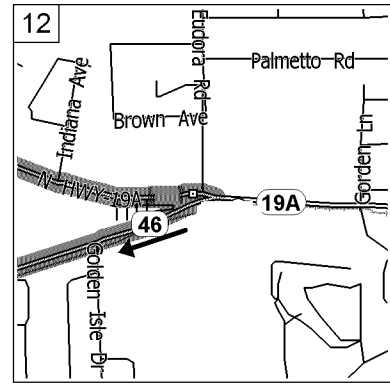

0.9 mi

Keep STRAIGHT onto SR-19 for 1.9 mi

2.8 mi

Keep STRAIGHT onto SR-19 [N HWY-19] for 1.1 mi

3.9 mi

Keep STRAIGHT onto SR-19 [N Bay St] for 0.8 mi

4.7 mi

Keep STRAIGHT onto SR-19 [S Bay St] for 1.9 mi

6.7 mi

Keep STRAIGHT onto SR-19 [SR-44] for 0.1 mi

6.8 mi

Keep STRAIGHT onto SR-19 [SR-19A] for 21 yds

6.8 mi

Road name changes to SR-19A [N HWY-19A] for 0.9 mi

7.7 mi

At 3821 SR-19A, Mount Dora, FL 32757, stay on SR-19A [N HWY-19A] (South-East) for 0.5 mi

8.2 mi

Make right turn BEFORE light following sign for OLD 441 North

8.2 mi

Turn right onto OLD 441 North for 1 mile. Go through one light.

9.1 mi

Road name changes to Old US-441 [SR-46] for 0.2 mi

9.2 mi

Turn LEFT (South) onto Industry Dr for 0.2 mi

9.4 mi

Make quick right, left, left to follow circle around through pallets

9:24 AM

9.7 mi

Make another left and back into gate.