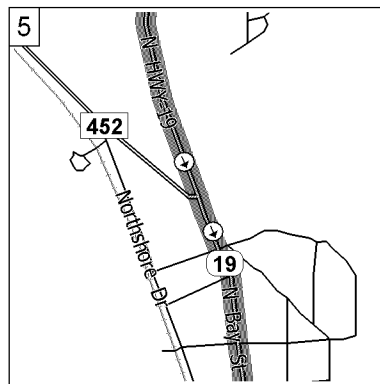

To PSI Waste Shop from Hwy 19 North of Eustis FL

31130 Industry Drive, Tavares, FL 32778 ***** 352-552-8707

0.0 mi

Depart 874 SR-19, Umatilla, FL 32784 on SR-19 [S Central Ave] (North) for 0.2 mi

0.2 mi

Turn LEFT (West) onto Ball Park Rd, then immediately turn LEFT (South) onto SR-19 [S Budd Ave] for 0.8 mi

0.9 mi

Keep STRAIGHT onto SR-19 for 1.9 mi

2.8 mi

Keep STRAIGHT onto SR-19 [N HWY-19] for 1.1 mi

3.9 mi

Keep STRAIGHT onto SR-19 [N Bay St] for 0.8 mi

4.7 mi

Keep STRAIGHT onto SR-19 [S Bay St] for 1.9 mi

6.7 mi

Keep STRAIGHT onto SR-19 [SR-44] for 0.1 mi

6.8 mi

Keep STRAIGHT onto SR-19 [SR-19A] for 21 yds

6.8 mi

Road name changes to SR-19A [N HWY-19A] for 0.9 mi

7.7 mi

At 3821 SR-19A, Mount Dora, FL 32757, stay on SR-19A [N HWY-19A] (South-East) for 0.5 mi

8.2 mi

Make right turn BEFORE light following sign for OLD 441 North

8.2 mi

Turn right onto OLD 441 North for 1 mile. Go through one light.

9.1 mi

Road name changes to Old US-441 [SR-46] for 0.2 mi

9.2 mi

Turn LEFT (South) onto Industry Dr for 0.2 mi