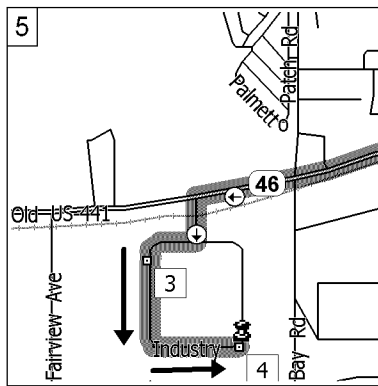

To PSI Waste Shop from East via Hwy 441

31130 Industry Drive, Tavares, FL 32778 ***** 352-552-8707

0.0 mi

Depart 19509 US-441, Mount Dora, FL 32757 on US-441 (North-West) for 2.8 mi

2.8 mi

At 16198 US-441, Eustis, FL 32726, turn LEFT (South) onto Eudora Rd for 0.9 mi

3.7 mi

Turn LEFT (East) onto SR-19A [Heim Rd], then immediately turn RIGHT (West) onto SR-46 [Old HWY-441] for 0.8 mi

4.5 mi

Road name changes to Old US-441 [SR-46] for 0.2 mi

4.7 mi

Turn LEFT (South) onto Industry Dr for 0.2 mi

4.9 mi

Make a quick right, left, and left to follow circle around through pallets

5.1 mi

Arrive at PSI Waste
Make final turn, back into gate.