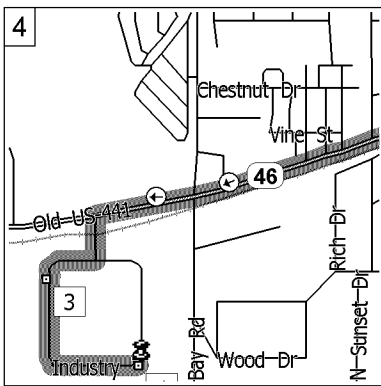

To PSI Waste Shop from East via Hwy 441

31130 Industry Drive, Tavares, FL 32778 ***** 352-552-8707

0.0 mi

Depart 19509 US-441, Mount Dora, FL 32757 on US-441 (North-West) for 2.8 mi

2.8 mi

At 16198 US-441, Eustis, FL 32726, turn LEFT (South) onto Eudora Rd for 0.9 mi

3.7 mi

Turn LEFT (East) onto SR-19A [Heim Rd], then immediately turn RIGHT (West) onto SR-46 [Old HWY-441] for 0.8 mi

4.5 mi

Road name changes to Old US-441 [SR-46] for 0.2 mi

4.7 mi

Turn LEFT (South) onto Industry Dr for 0.2 mi

4.9 mi

Make a quick right, left, and left to follow circle around through pallets

5.1 mi

Arrive at PSI Waste
Make final turn, back into gate.