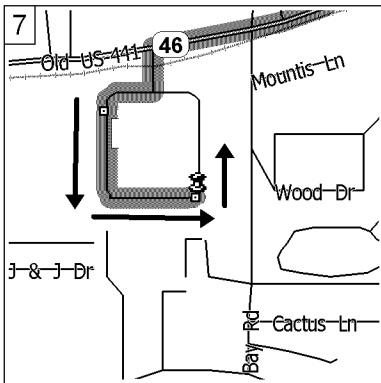

3.7 mi

Turn LEFT (East) onto SR-19A [Heim Rd], then immediately turn RIGHT (West) onto SR-46 [Old HWY-441] for 0.8 mi

4.5 mi

Road name changes to Old US-441 [SR-46] for 0.2 mi

4.7 mi

Turn LEFT (South) onto Industry Dr for 0.2 mi

4.9 mi

Make a quick right, left, and left to follow circle around through pallets

5.1 mi

Arrive at PSI Waste
Make final turn, back into gate.