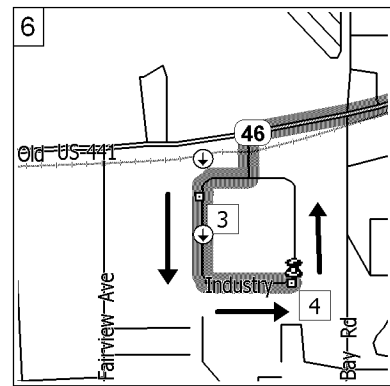

3.7 mi

Turn LEFT (East) onto SR-19A [Heim Rd], then immediately turn RIGHT (West) onto SR-46 [Old HWY-441] for 0.8 mi

4.5 mi

Road name changes to Old US-441 [SR-46] for 0.2 mi

4.7 mi

Turn LEFT (South) onto Industry Dr for 0.2 mi

4.9 mi

Make a quick right, left, and left to follow circle around through pallets

5.1 mi

Arrive at PSI Waste
Make final turn, back into gate.