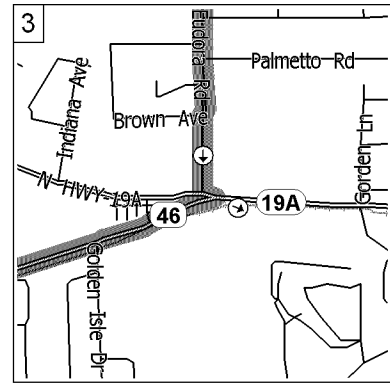

To PSI Waste Shop from East via Hwy 441

31130 Industry Drive, Tavares, FL 32778 ***** 352-552-8707

0.0 mi

Depart 19509 US-441, Mount Dora, FL 32757 on US-441 (North-West) for 2.8 mi

2.8 mi

At 16198 US-441, Eustis, FL 32726, turn LEFT (South) onto Eudora Rd for 0.9 mi

3.7 mi

Turn LEFT (East) onto SR-19A [Heim Rd], then immediately turn RIGHT (West) onto SR-46 [Old HWY-441] for 0.8 mi

4.5 mi

Road name changes to Old US-441 [SR-46] for 0.2 mi

4.7 mi

Turn LEFT (South) onto Industry Dr for 0.2 mi

4.9 mi

Make a quick right, left, and left to follow circle around through pallets

5.1 mi

Arrive at PSI Waste
Make final turn, back into gate.