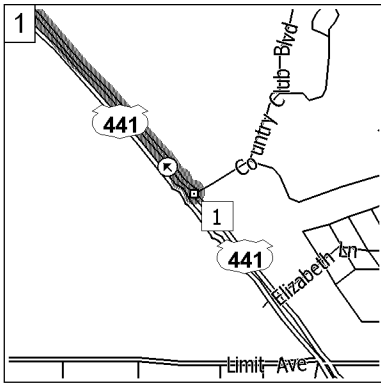

To PSI Waste Shop from East via Hwy 441

31130 Industry Drive, Tavares, FL 32778 ***** 352-552-8707

0.0 mi

Depart 19509 US-441, Mount Dora, FL 32757 on US-441 (North-West) for 2.8 mi

2.8 mi

At 16198 US-441, Eustis, FL 32726, turn LEFT (South) onto Eudora Rd for 0.9 mi

3.7 mi

Turn LEFT (East) onto SR-19A [Heim Rd], then immediately turn RIGHT (West) onto SR-46 [Old HWY-441] for 0.8 mi

4.5 mi

Road name changes to Old US-441 [SR-46] for 0.2 mi

4.7 mi

Turn LEFT (South) onto Industry Dr for 0.2 mi

4.9 mi

Make a quick right, left, and left to follow circle around through pallets

5.1 mi

Arrive at PSI Waste
Make final turn, back into gate.