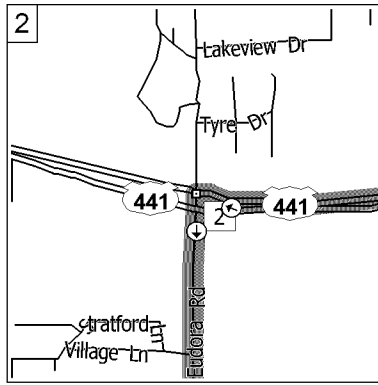

To PSI Waste Shop from East via Hwy 441

31130 Industry Drive, Tavares, FL 32778 ***** 352-552-8707

0.0 mi

Depart 19509 US-441, Mount Dora, FL 32757 on US-441 (North-West) for 2.8 mi

2.8 mi

At 16198 US-441, Eustis, FL 32726, turn LEFT (South) onto Eudora Rd for 0.9 mi

3.7 mi

Turn LEFT (East) onto SR-19A [Heim Rd], then immediately turn RIGHT (West) onto SR-46 [Old HWY-441] for 0.8 mi

4.5 mi

Road name changes to Old US-441 [SR-46] for 0.2 mi

4.7 mi

Turn LEFT (South) onto Industry Dr for 0.2 mi

4.9 mi

Make a quick right, left, and left to follow circle around through pallets

5.1 mi

Arrive at PSI Waste
Make final turn, back into gate.